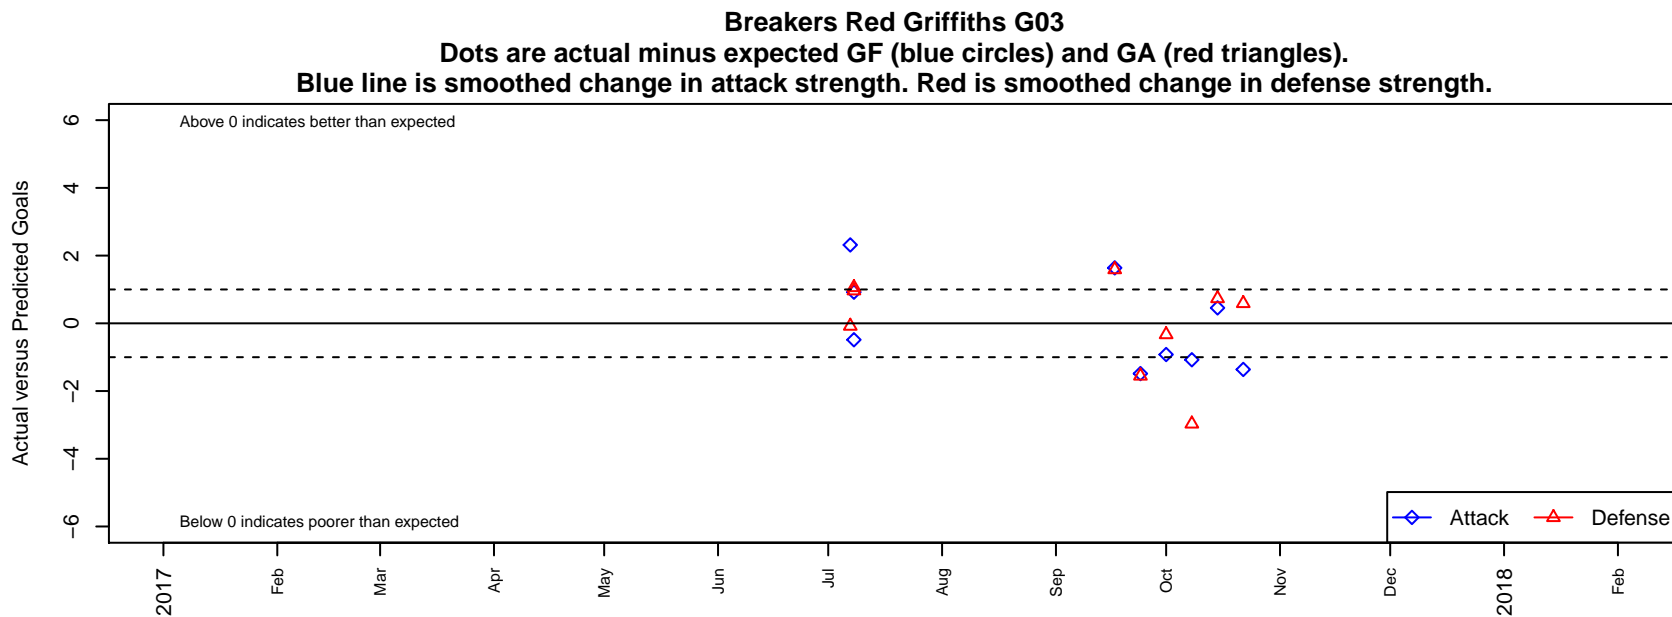

Breakers Red Griffiths G03

Breakers SC
 Spokane, WA
 G03 total strength=1035
 attack=2.41 defense=2.12

alt names used:
 Breakers FC RED Griffiths G03
 IEYSA G03 Breakers FC Red Griffiths

Venues played:
 2017 Seattle Cup GU15 Silver
 2017 PSPL Fall Copa – East U15

**attack and defense variance (black dot)
relative to other teams
and top 10 in region**

**attack and defense rating
relative to others at age
and all opponents in last 13 months**

Performance relative to 13 month average